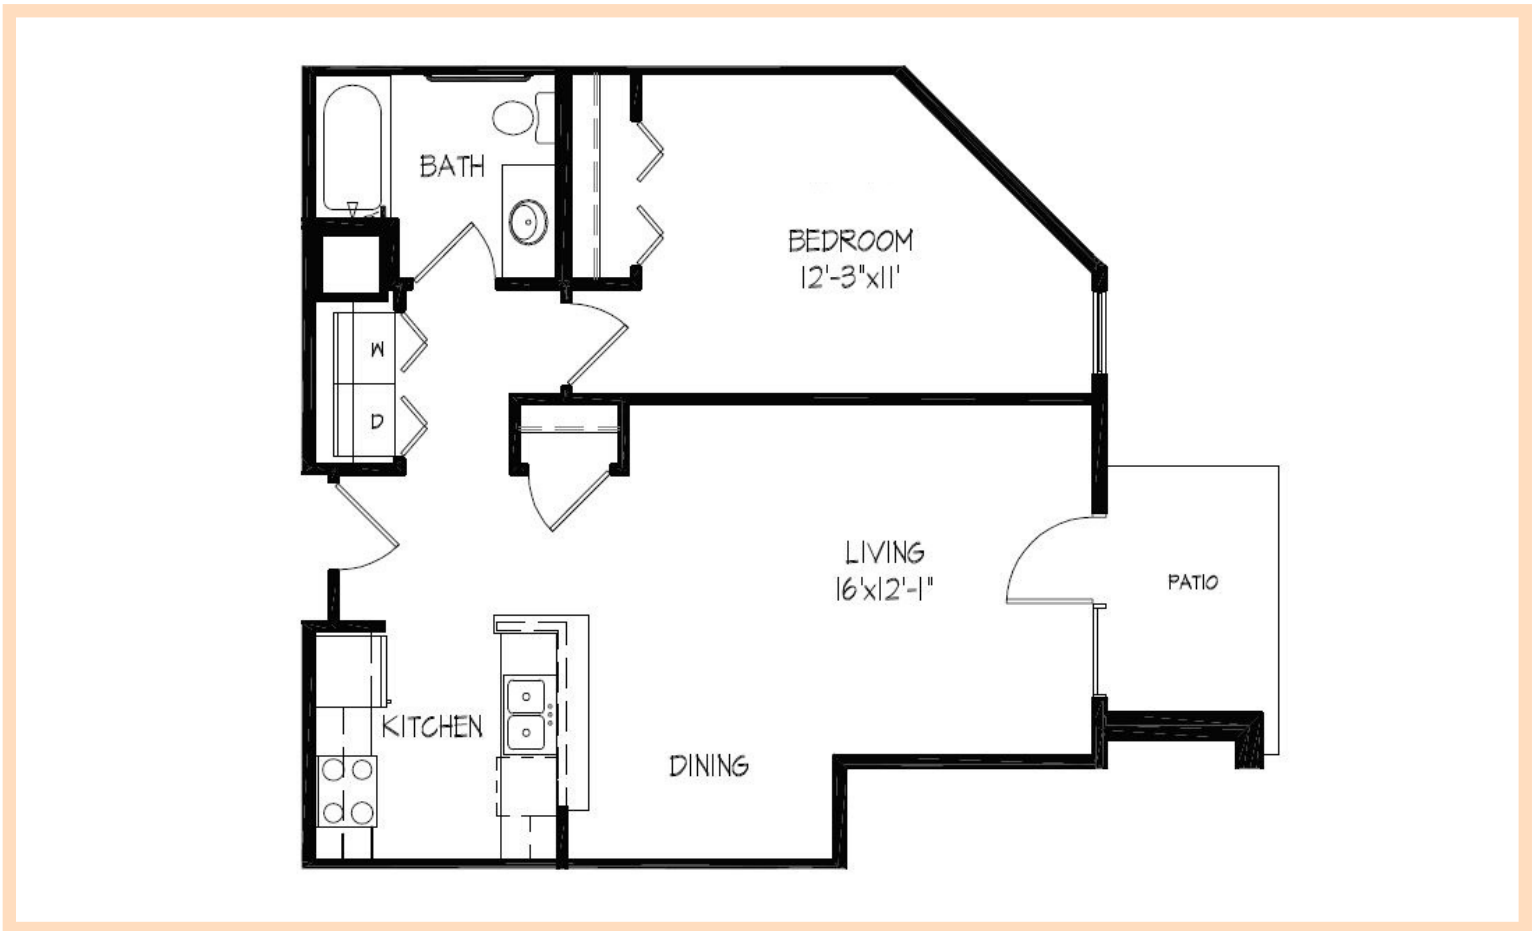

THE

OVERLOOK

AT HILLDALE

GROUND

1ST FLOOR

2ND FLOOR

3RD FLOOR

4TH FLOOR

STYLE O | 1 BEDROOM / 1 BATHROOM | 723 SQFT

Floor plan size and dimensions may vary* 

APARTMENT NUMBER: _____ **RENT:** _____ **DATE AVAILABLE:** _____

 4620 Frey St. Madison, WI 53705

 (608) 238-3776

 hilldale@stonehousedevlopment.com